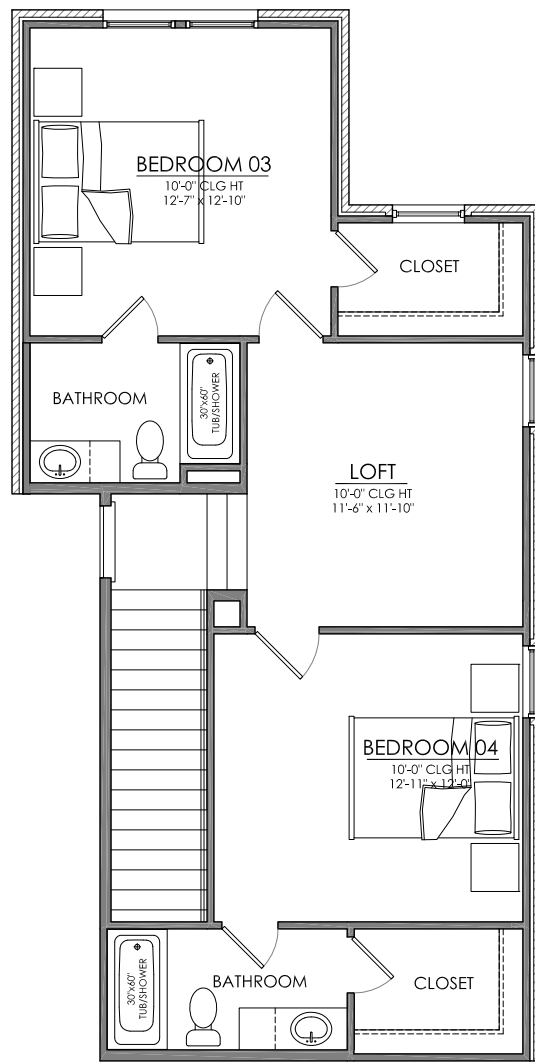

## DUPREE CONSTRUCTION

### BENTON LOT 27

4 BR/ 4.5 BA/ LOFT

2278 SF DOWN/ 752 SF UP

3030 SF TOTAL