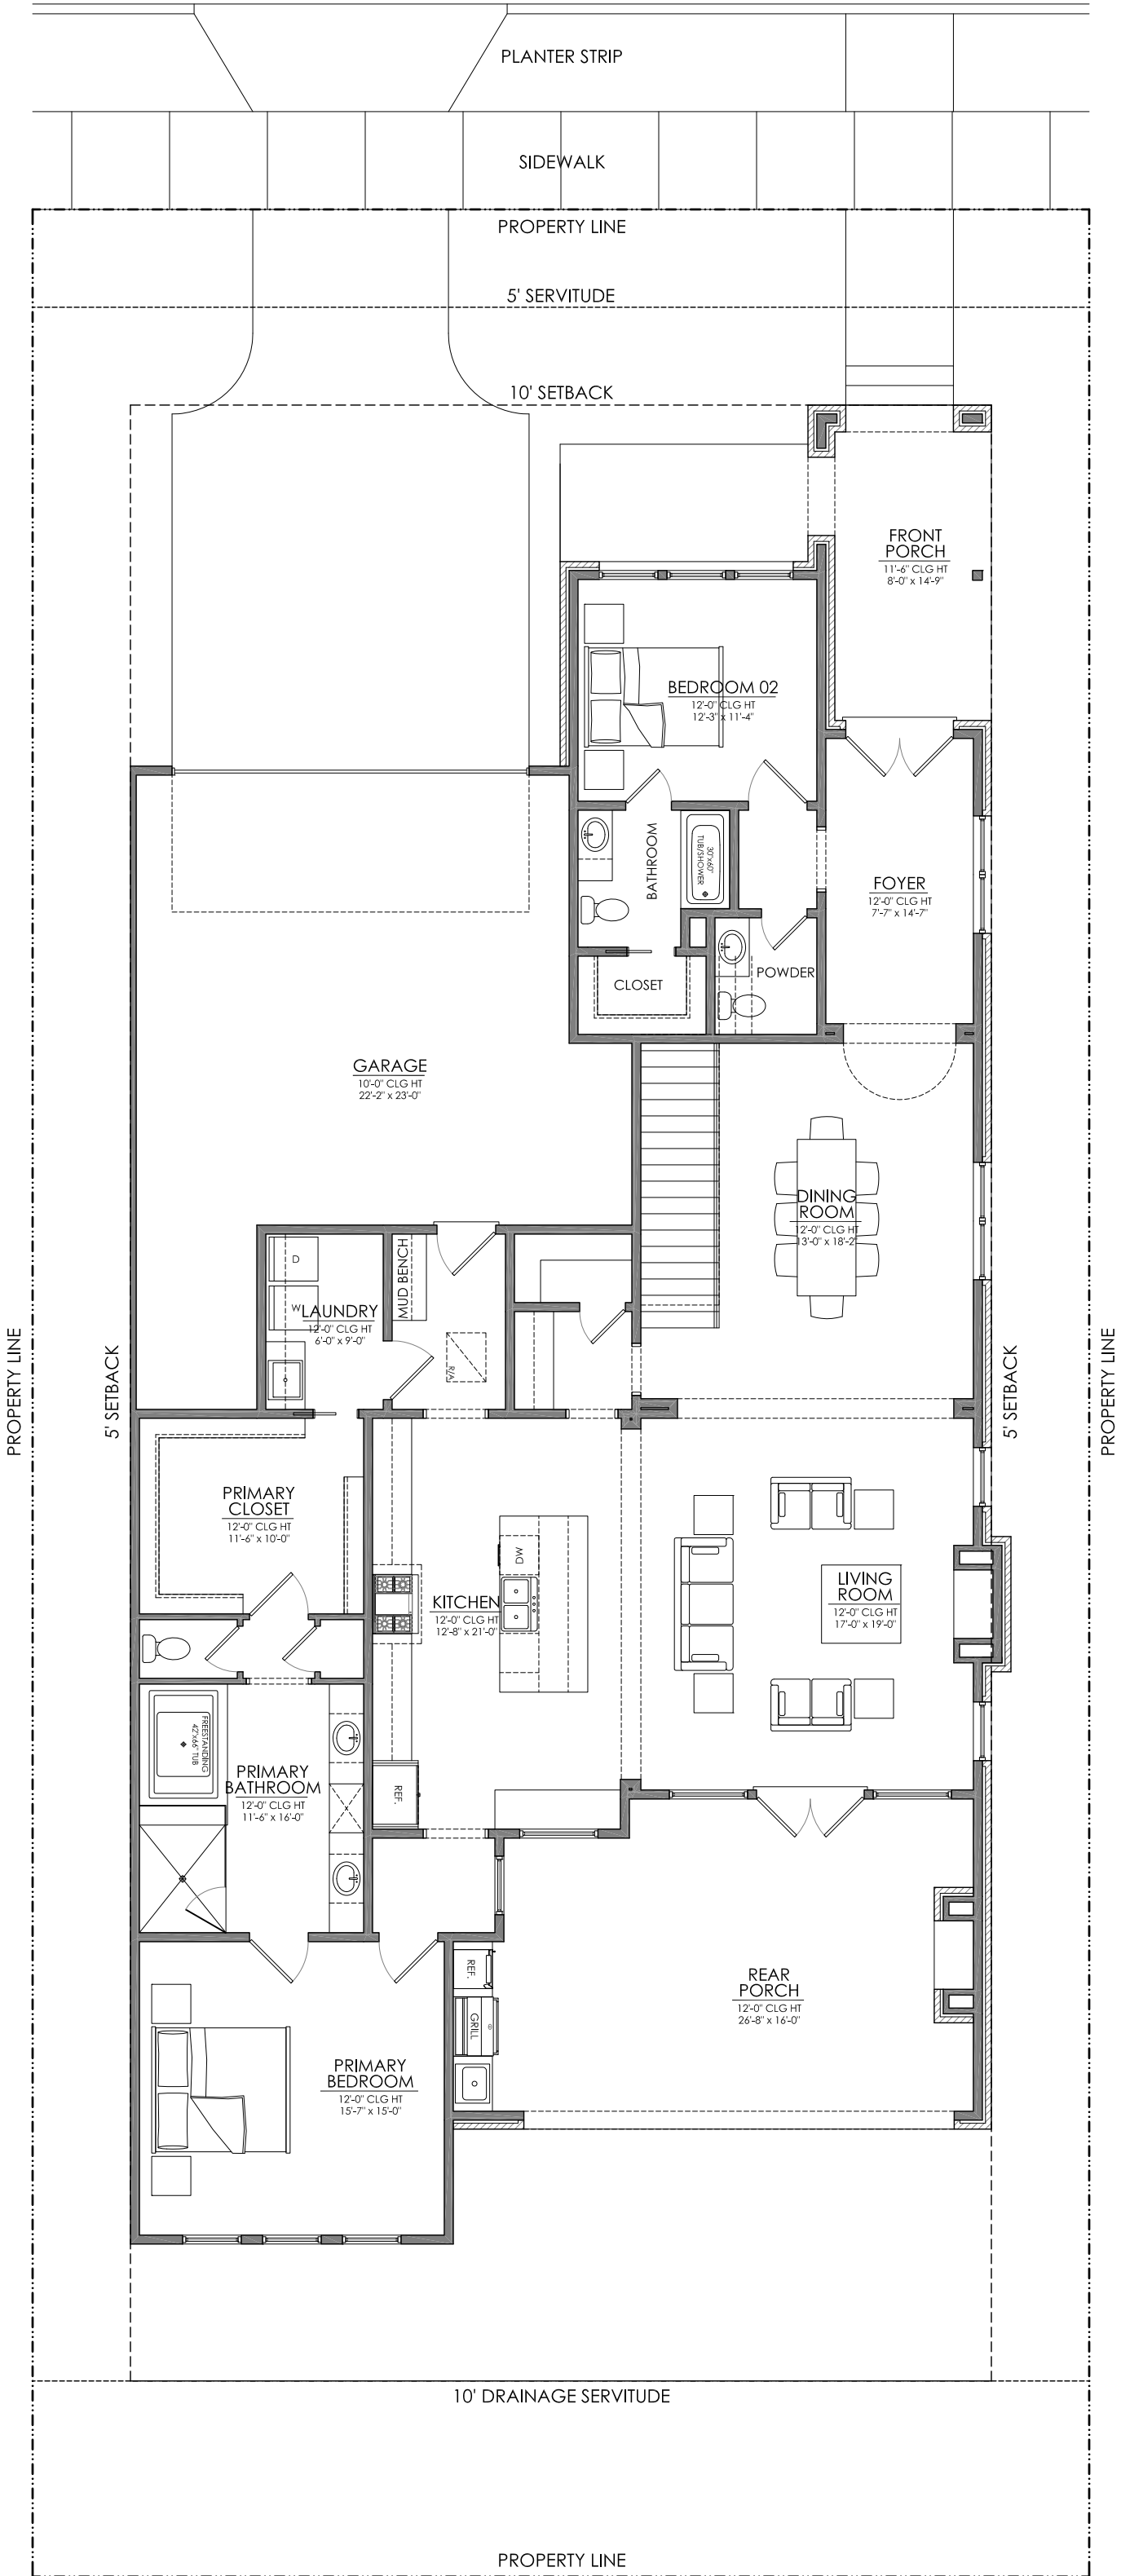

WOODLIGHT AVE.

## DUPREE CONSTRUCTION

### BENTON LOT 27

4 BR/ 4.5 BA/ LOFT

2278 SF DOWN/ 752 SF UP

3030 SF TOTAL